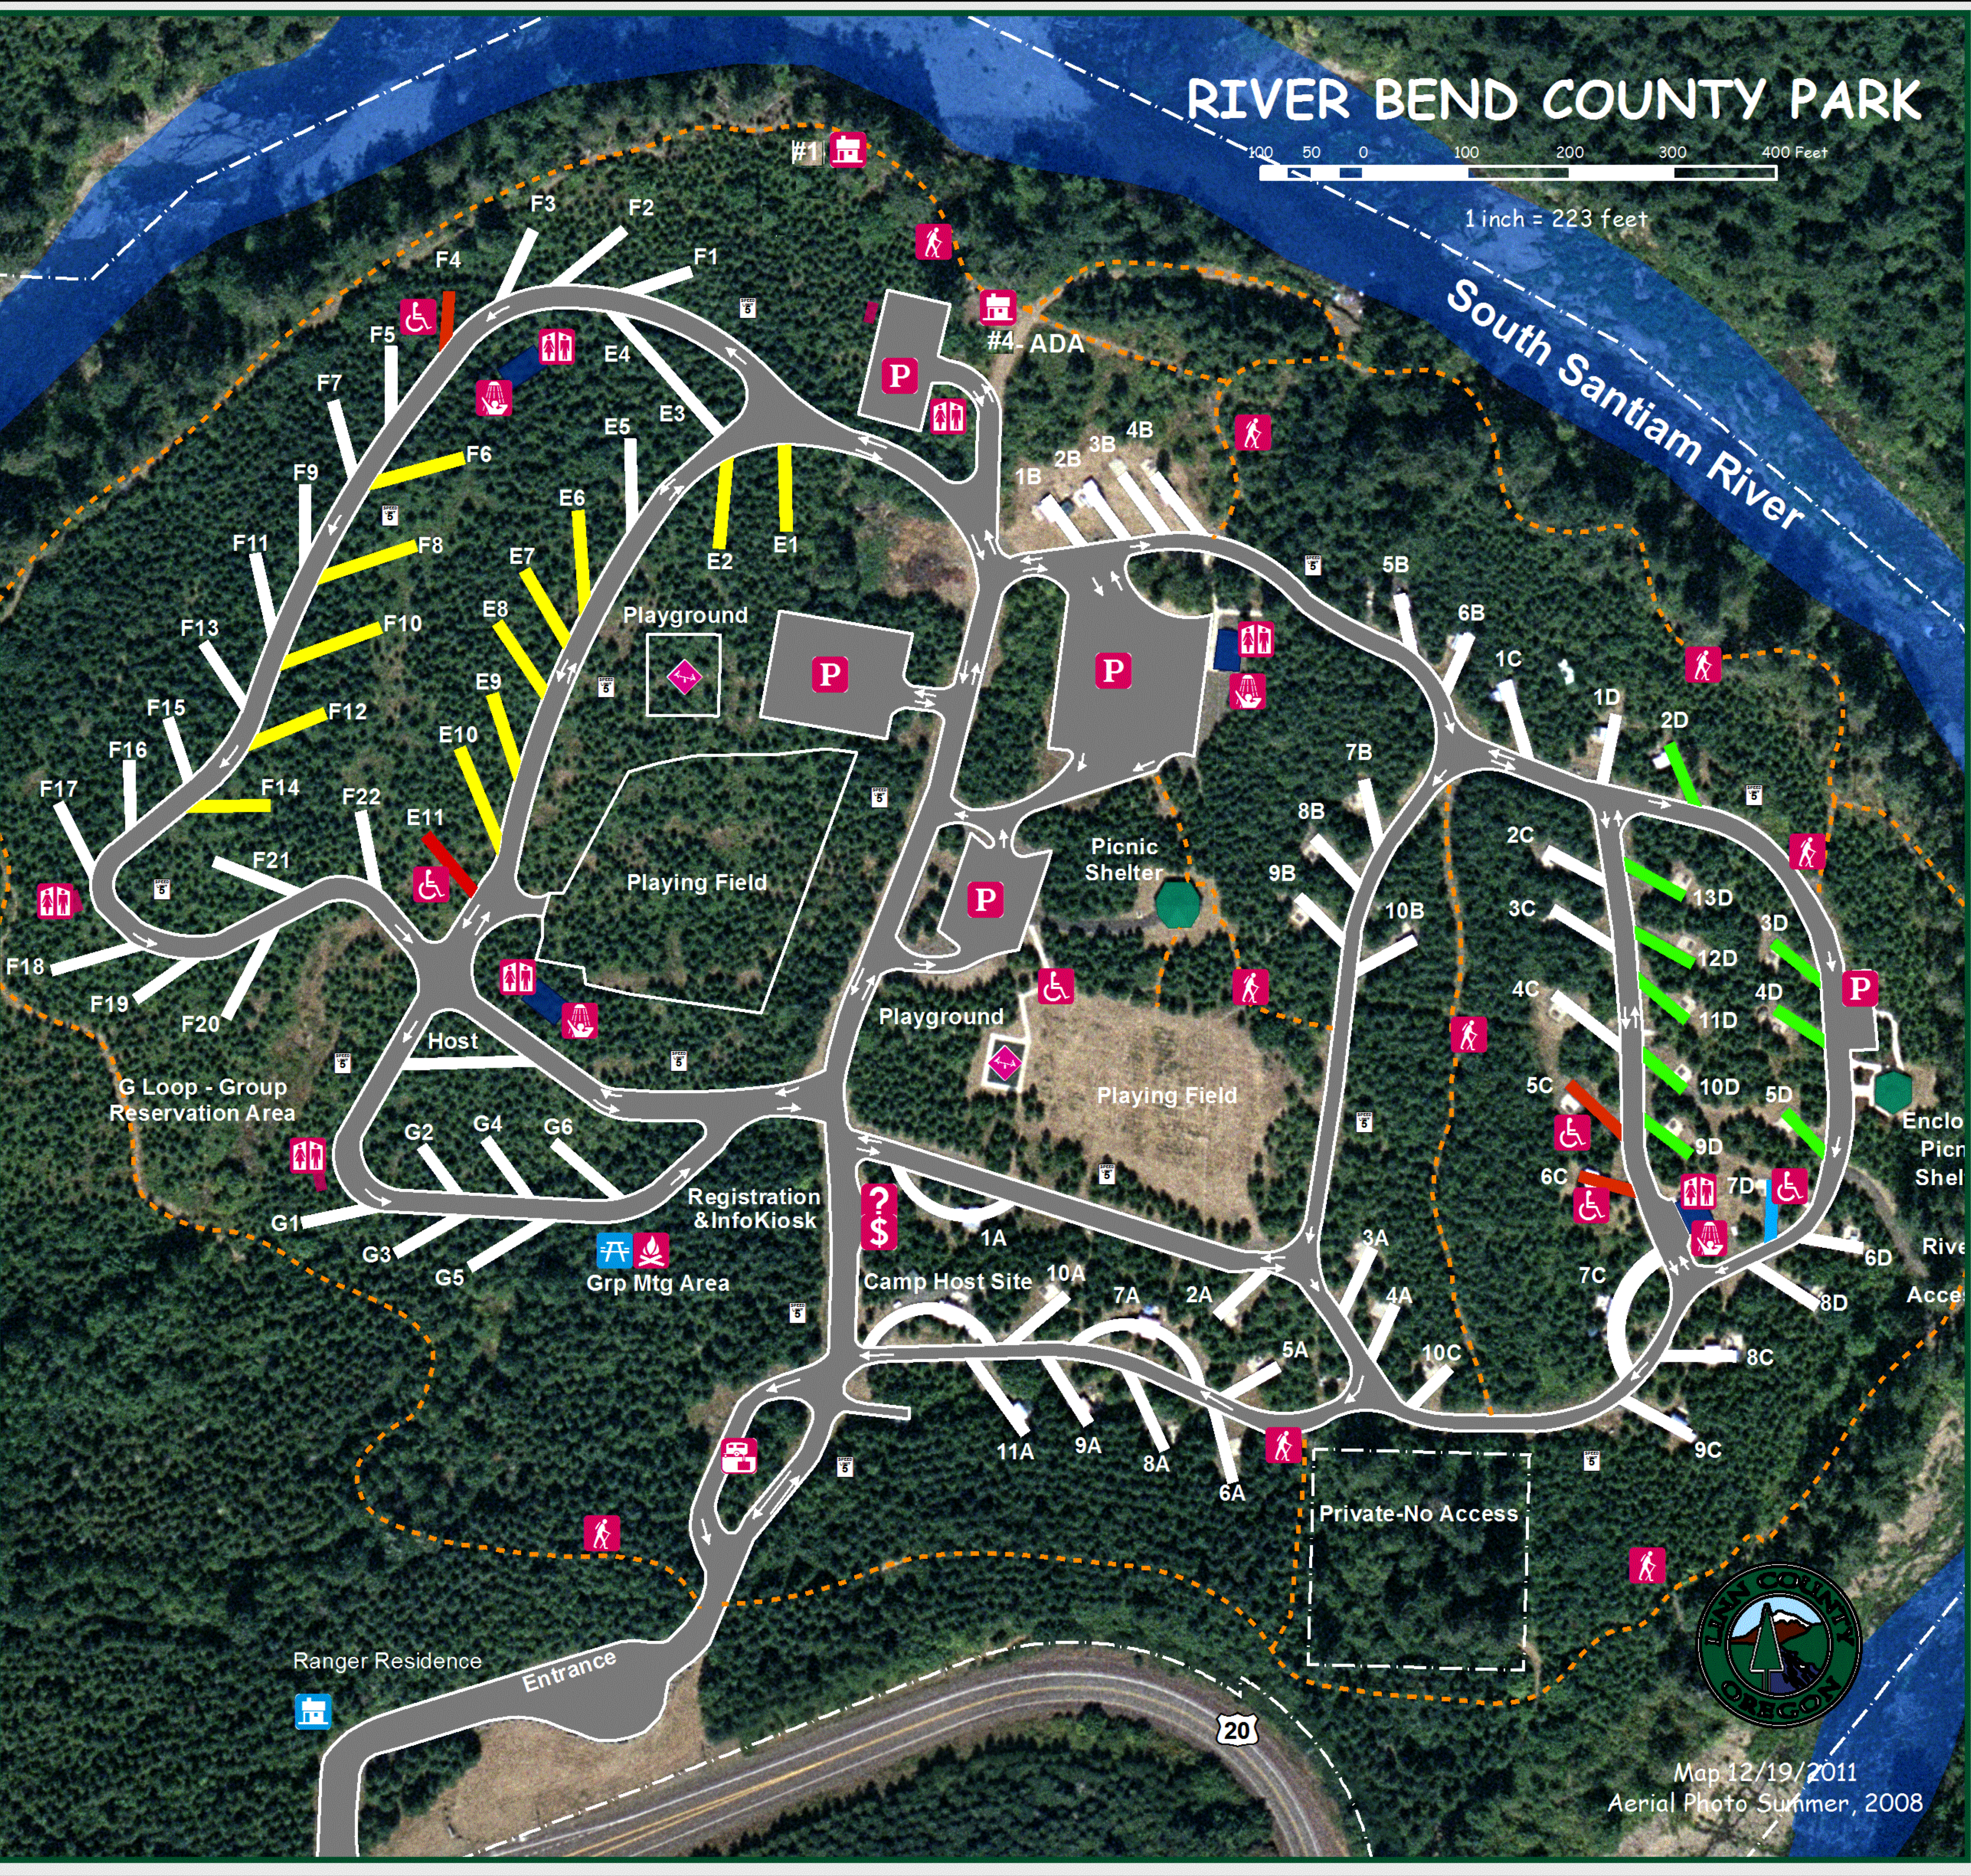

RIVER BEND COUNTY PARK

1 inch = 223 feet

South Santiam River

Legend

Non-Reserveable Camp Sites

- ADA - Electricity & Water
- Electricity & Water

Reserveable Camp Sites

- ADA - Electricity & Water
- ADA - No Electricity or Water
- Electricity & Water
- No Electricity or Water

Park Amenities

- Cabin
- ADA Accessible
- FeeInfo
- Info Kiosk
- Parking
- Play Ground
- RV Dump Station
- Ranger Residence
- Restrooms
- Showers
- Trail
- Group Fire Pit
- Group Meeting Area
- Hiking Trail
- Park Boundary

Map 12/19/2011
Aerial Photo Summer, 2008

Electrical Service 50 Amps